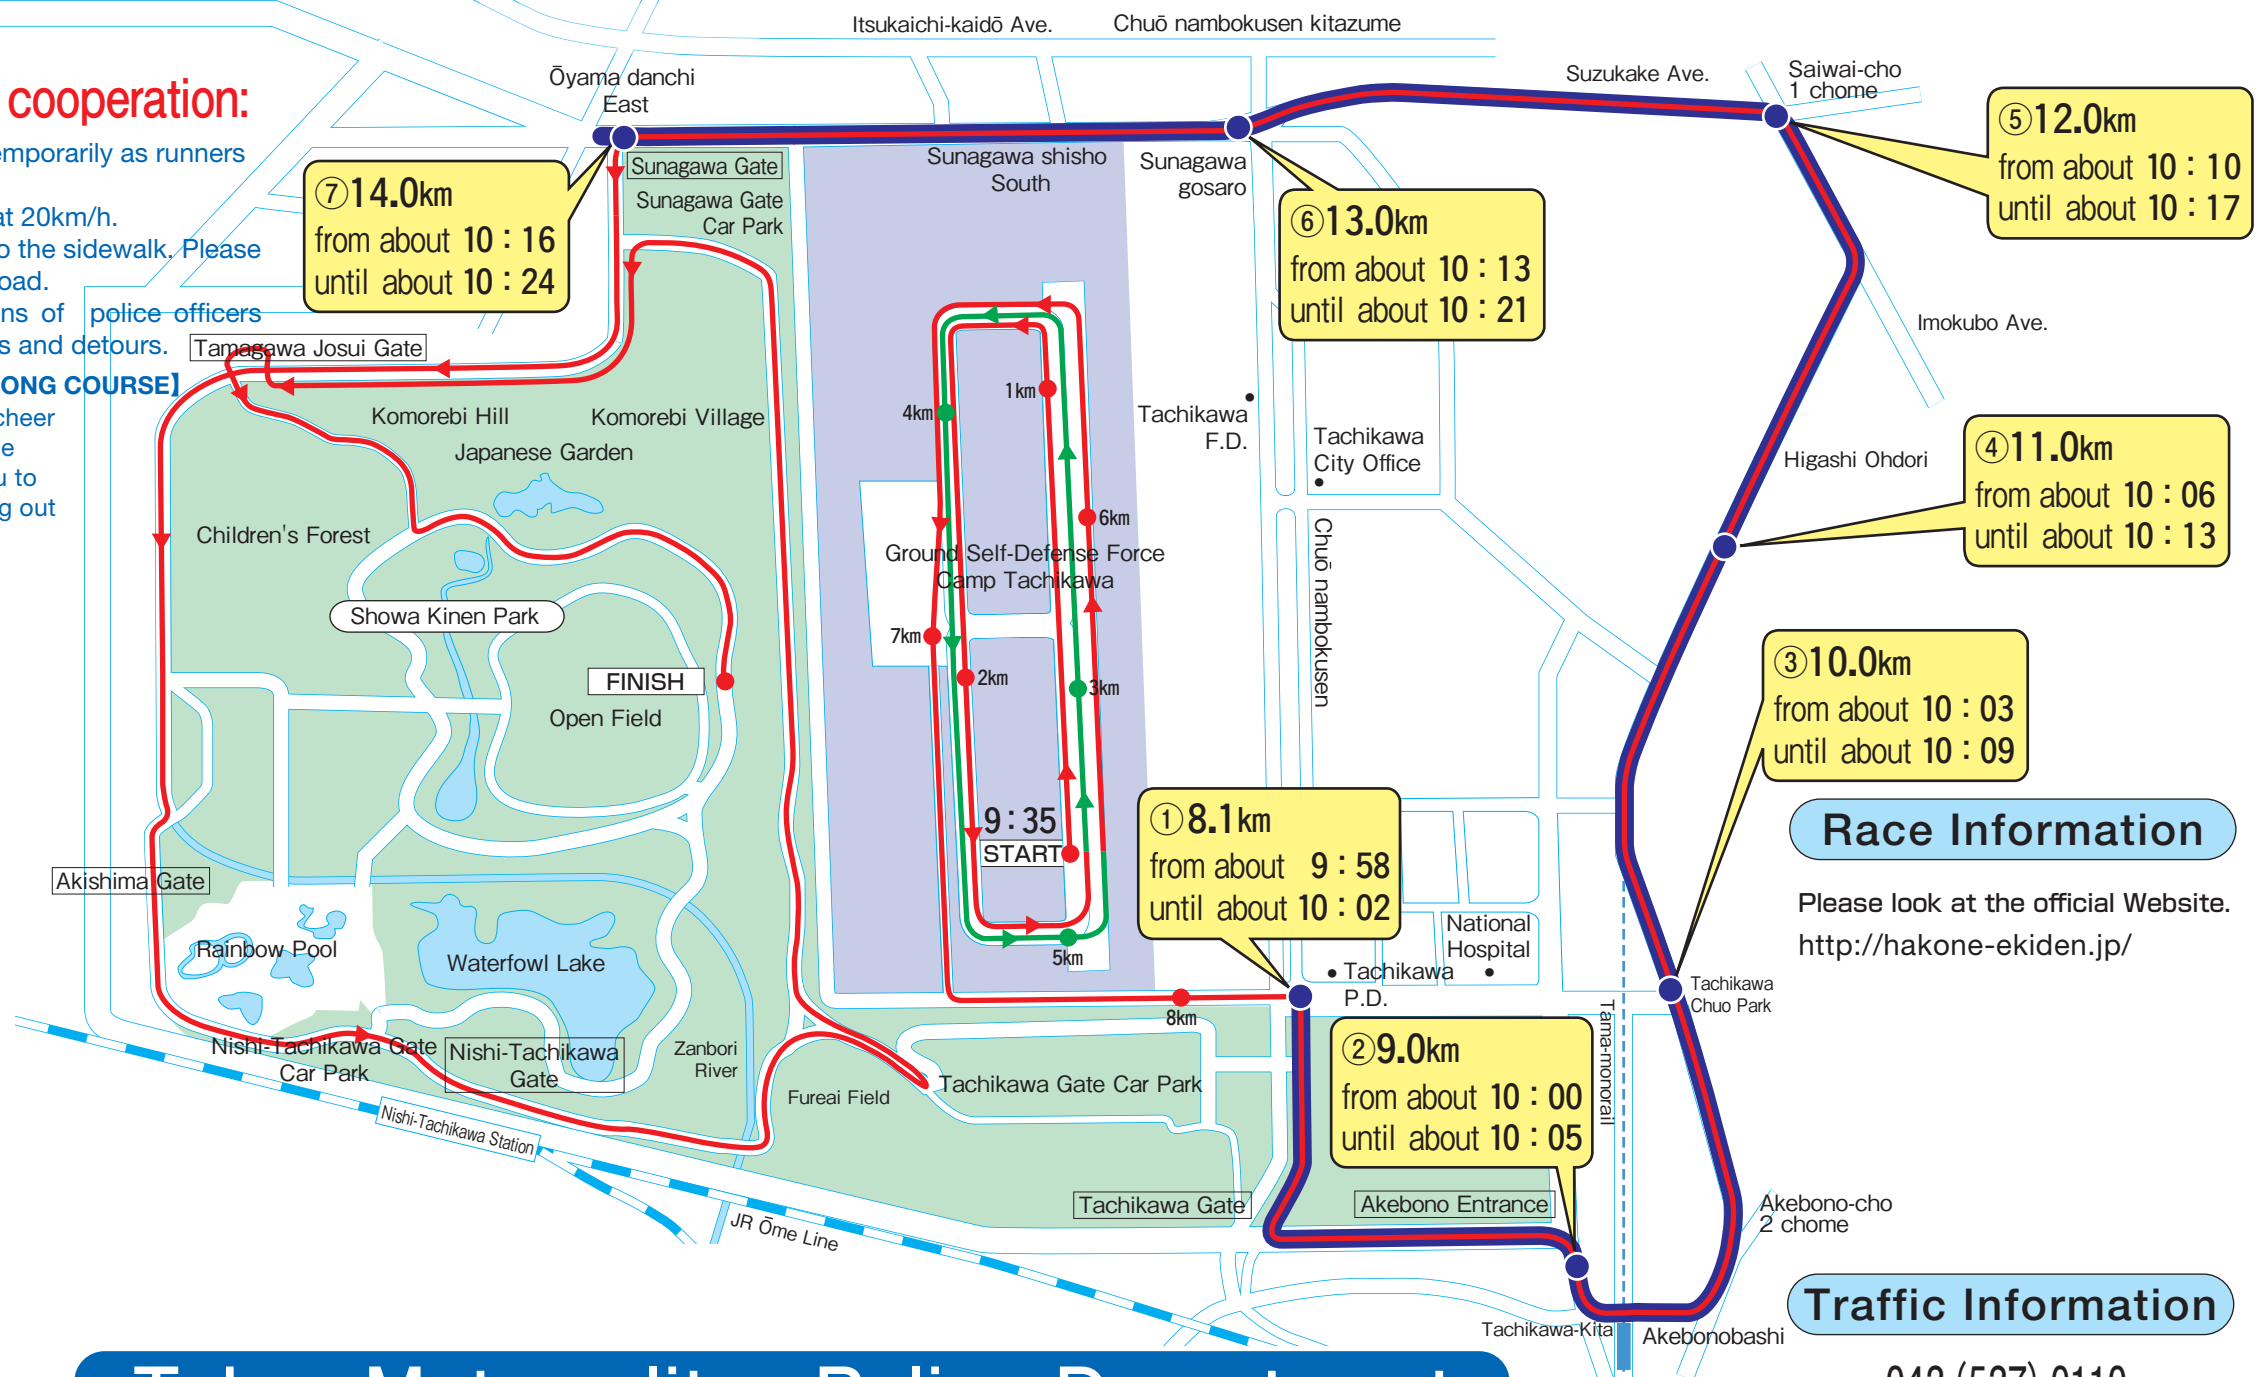

Traffic Control Information

95th HAKONE EKIDEN QUALIFYING

Oct.13, 2018 (Sat.) 9:35~10:35

	Running course
	The section of traffic control
① 8.1km from about 9:58 until about 10:02	Traffic control time schedule ①...order of the route ○km...Distance from the start

●We request your cooperation:

- Traffic control is enforced temporarily as runners pass.
- Athletes run approximately at 20km/h.
- Athletes run the lane close to the sidewalk. Please refrain from parking on the road.
- Please follow the instructions of police officers concerning traffic regulations and detours.

[NOTICE TO SPECTATORS ALONG COURSE]

We encourage spectators to cheer on the runners. However, while watching the race, we ask you to refrain from entering or leaning out into the road.

Race Information

Please look at the official Website.
<http://hakone-ekiden.jp/>

Traffic Information

042 (527) 0110